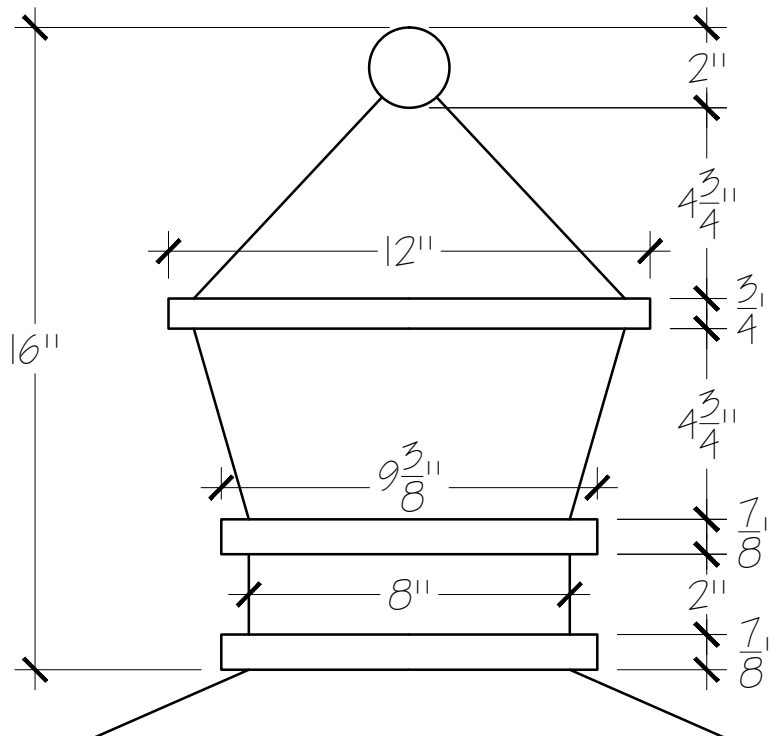

Top View

SIGNATURE:

DATE:

OLD WORLD DISTRIBUTORS, INC.

Available Materials:

- 16 oz. Copper
- 16 oz Lead Coated Copper

Notes:

Base Made to Roof Pitch
Shown at 8/12

Part No.: Crown CRO-16